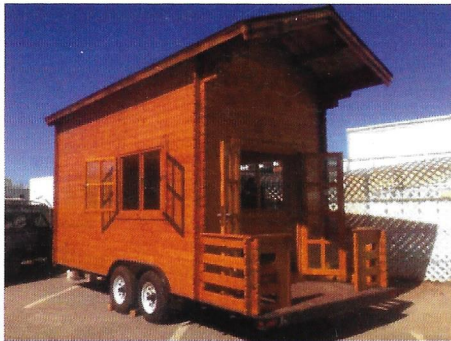

Crown Pacific Homes
and
Oftedahl & Jackson Construction
presents

Tiny Homes & Glamping
2016

The Rambler **\$10,880.00***

1.375 Wall | 8'6"x 20' | Includes Loft

Cuyamaca **\$5,800.00***

1.375 Wall | 10'x11'11" | 119 SQ FT

The Cave **\$7,960.00***

1.375 Wall | 9'2" x12'5" | 113 SQ FT

**Trailer and deck are not included. Pricing does not include site specific delivery or assembly. Permits are not included. Please reference county and city codes prior to purchasing.*