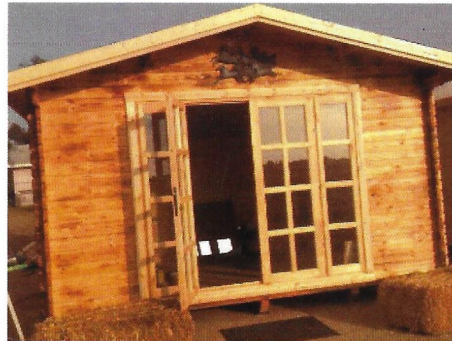

Crown Pacific Homes
and
Oftedahl & Jackson Construction
presents

Tiny Homes & Glamping
2016

The Rambler **\$10,880.00***

1.375 Wall | 8'6"x 20' | Includes Loft

Cuyamaca **\$5,800.00***

1.375 Wall | 10'x11'11" | 119 SQ FT

The Cave **\$7,960.00***

1.375 Wall | 9'2" x12'5" | 113 SQ FT

**Trailer and deck are not included. Pricing does not include site specific delivery or assembly. Permits are not included. Please reference county and city codes prior to purchasing.*