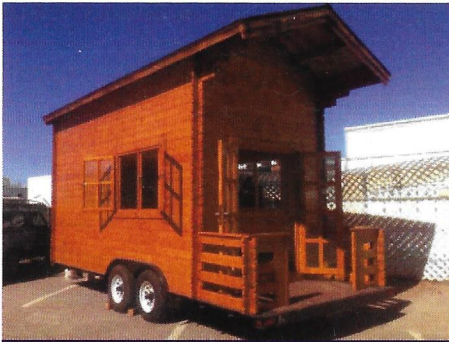

Crown Pacific Homes
and
Oftedahl & Jackson Construction
presents

Tiny Homes & Glamping
2016

The Rambler **\$10,880.00***

1.375 Wall | 8'6" x 20' | Includes Loft

Cuyamaca **\$5,800.00***

1.375 Wall | 10'x11'11" | 119 SQ FT

The Cave **\$7,960.00***

1.375 Wall | 9'2" x 12'5" | 113 SQ FT

**Trailer and deck are not included. Pricing does not include site specific delivery or assembly. Permits are not included. Please reference county and city codes prior to purchasing.*