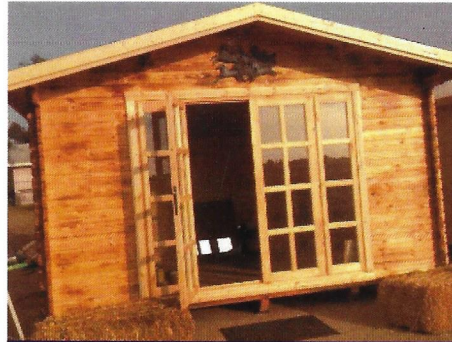

Crown Pacific Homes
and
Oftedahl & Jackson Construction
presents

Tiny Homes & Glamping
2016

The Rambler **\$10,880.00***

1.375 Wall | 8'6" x 20' | Includes Loft

Cuyamaca **\$5,800.00***

1.375 Wall | 10'x11'11" | 119 SQ FT

The Cave **\$7,960.00***

1.375 Wall | 9'2" x 12'5" | 113 SQ FT

**Trailer and deck are not included. Pricing does not include site specific delivery or assembly. Permits are not included. Please reference county and city codes prior to purchasing.*