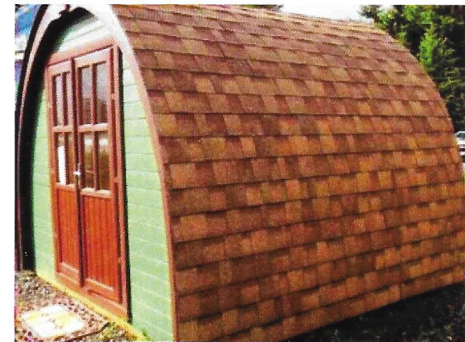

Crown Pacific Homes
and
Oftedahl & Jackson Construction
presents

Tiny Homes & Glamping
2016

The Rambler **\$10,880.00***

1.375 Wall | 8'6" x 20' | Includes Loft

Cuyamaca **\$5,800.00***

1.375 Wall | 10'x11'11" | 119 SQ FT

The Cave **\$7,960.00***

1.375 Wall | 9'2" x 12'5" | 113 SQ FT

**Trailer and deck are not included. Pricing does not include site specific delivery or assembly. Permits are not included. Please reference county and city codes prior to purchasing.*